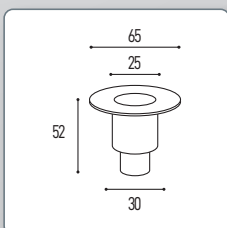

SPOT25-LR PLUS

Dotato di tre led di potenza e di flangia di diametro maggiorato è adatto per illuminare, ingressi, vetrine, giri scala, murature ecc. Può essere immerso, essendo completamente stagno, in spazi d'acqua o fontane.

Equipped with three power LEDs and a flange with a bigger diameter it is suitable to light halls, shop-windows, stairs, walls and it can be completely immersed in fountains or water places since it is watertight.

SPOT25-LR RGB

Dotato di un led di potenza e di flangia di diametro maggiorato è adatto per illuminare, ingressi, vetrine, giri scala, murature ecc. Può essere immerso, essendo completamente stagno, in spazi d'acqua o fontane.

Equipped with one power LED and a flange with a bigger diameter it is suitable to light halls, stairs, balconies and it can be completely immersed in fountains or water places since it is watertight.

SPOT25-LR

1x1,2W - SMALL BEAM
AD_BG_4_0_B_0_0 Natural White
AD_BG_4_1_B_0_0 Cool White
AD_BG_4_2_B_0_0 Warm White

SPOT25-LR

1x2,4W - LARGE BEAM
AD_BG_6_0_G_0_0 Natural White
AD_BG_6_1_G_0_0 Cool White
AA_BG_6_2_G_0_0 Warm White

SPOT25-LR

1x1,2W - MEDIUM BEAM
AD_BG_4_0_D_0_0 Natural White
AD_BG_4_1_D_0_0 Cool White
AD_BG_4_2_D_0_0 Warm White

SPOT25-LR PLUS

3x1,2W - SMALL BEAM
AD_BH_4_0_B_0_0 Natural White
AD_BH_4_1_B_0_0 Cool White
AD_BH_4_2_B_0_0 Warm White

SPOT25-LR

1x1,2W - LARGE BEAM
AD_BG_6_0_G_0_0 Natural White
AD_BG_6_1_G_0_0 Cool White
AD_BG_6_2_G_0_0 Warm White

SPOT25-LR PLUS

3x1,2W - MEDIUM BEAM
AD_BH_4_0_D_0_0 Natural White
AD_BH_4_1_D_0_0 Cool White
AD_BH_4_2_D_0_0 Warm White

SPOT25-LR

1x2,4W - SMALL BEAM
AD_BG_6_0_B_0_0 Natural White
AD_BG_6_1_B_0_0 Cool White
AD_BG_6_2_B_0_0 Warm White

SPOT25-LR PLUS

3x1,2W - LARGE BEAM
AD_BH_4_0_G_0_0 Natural White
AD_BH_4_1_G_0_0 Cool White
AD_AD_4_2_G_0_0 Warm White

SPOT25-LR

1x2,4W - MEDIUM BEAM
AD_BG_6_0_D_0_0 Natural White
AD_BG_6_1_D_0_0 Cool White
AD_BG_6_2_D_0_0 Warm White

SPOT25-LR RGB

1 LED RGB - MEDIUM BEAM
AD_BG_4_9_D_0_0 RGB

1 LED	1,2 W		2,4 W		cct/ λ d
	If max.	Total flux	If max.	Total flux	
● Natural White	350 mA	107 lm	700 mA	170 lm	4000 k
○ Cool White	350 mA	114 lm	700 mA	190 lm	6500 k
● Warm White	350 mA	100 lm	700 mA	155 lm	3100 k

3 LED	3,6 W	
	If max.	Total flux
● Natural White	350 mA	321 lm
○ Cool White	350 mA	342 lm
● Warm White	350 mA	300 lm

Altri colori disponibili su richiesta e con minimo d'ordine